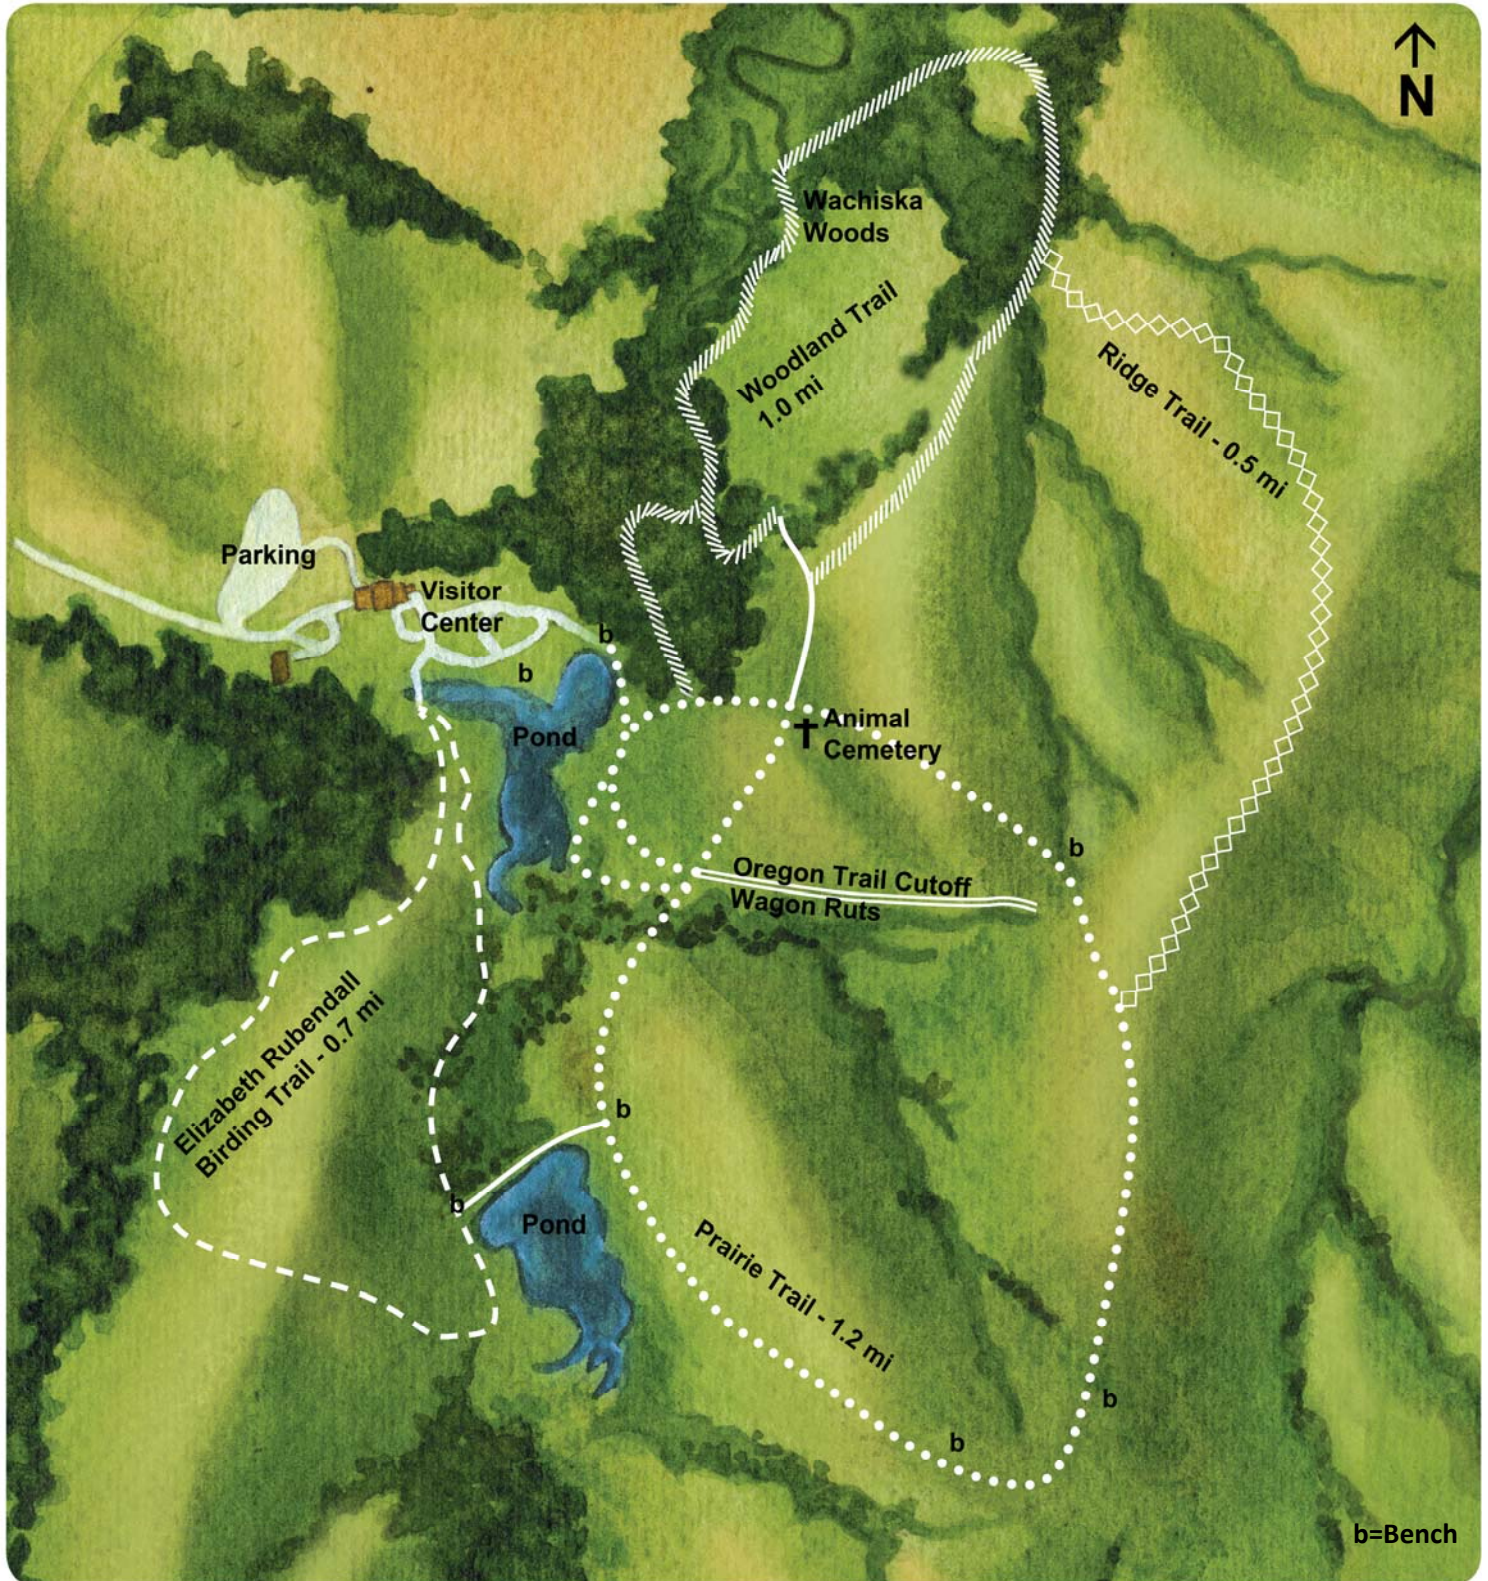

Audubon

Spring Creek Prairie
Audubon Center

TRAIL MAP

SW 100th Street

Hours: M-F 8:30-4:30, Sat-Sun 8:30-12:30 Trails open sunrise to sunset year-round 402-797-2301

springcreek.audubon.org

scp@audubon.org